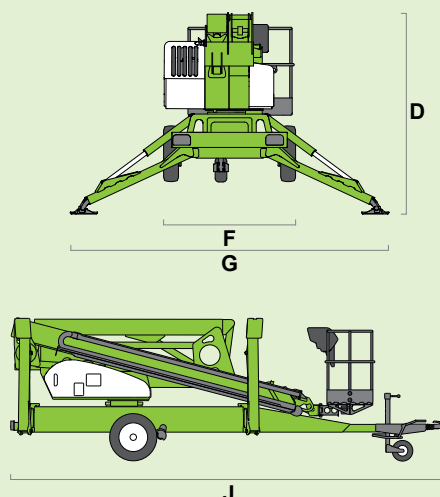

niftylift

210

(A) 21m
69ft

(B) 19m
62ft 6in

(C) 12m
39ft 6in

225kg
500lbs

1.4m x 0.7m
4ft 7in x 2ft 4in

100°

(D) 2.27m
7ft 5in

(F) 1.8m
5ft 11in

(G) 4.3m
14ft 1in

(J) 6.95m
22ft 10in

3495kg
7700lbs

niftylift

Fingle Drive, Stonebridge
Milton Keynes, MK13 0ER
England, United Kingdom
+44 (0)1908 223456
sales@niftylift.com
www.niftylift.com