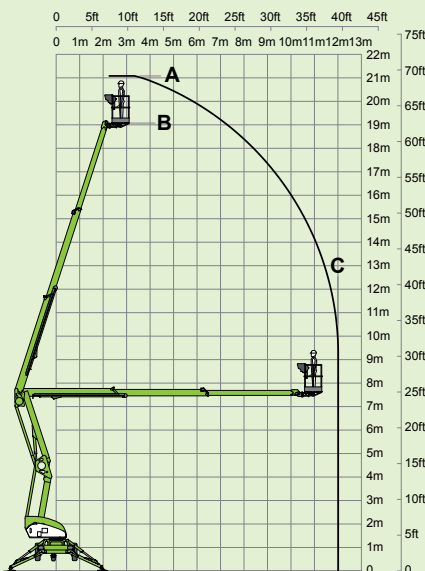

niftylift

210

(A) 21m
69ft

(B) 19m
62ft 6in

(C) 12m
39ft 6in

225kg
500lbs

1.4m x 0.7m
4ft 7in x 2ft 4in

100°

(D) 2.27m
7ft 5in

(F) 1.8m
5ft 11in

(G) 4.3m
14ft 1in

(J) 6.95m
22ft 10in

3495kg
7700lbs

niftylift

Fingle Drive, Stonebridge
Milton Keynes, MK13 0ER
England, United Kingdom
+44 (0)1908 223456
sales@niftylift.com
www.niftylift.com